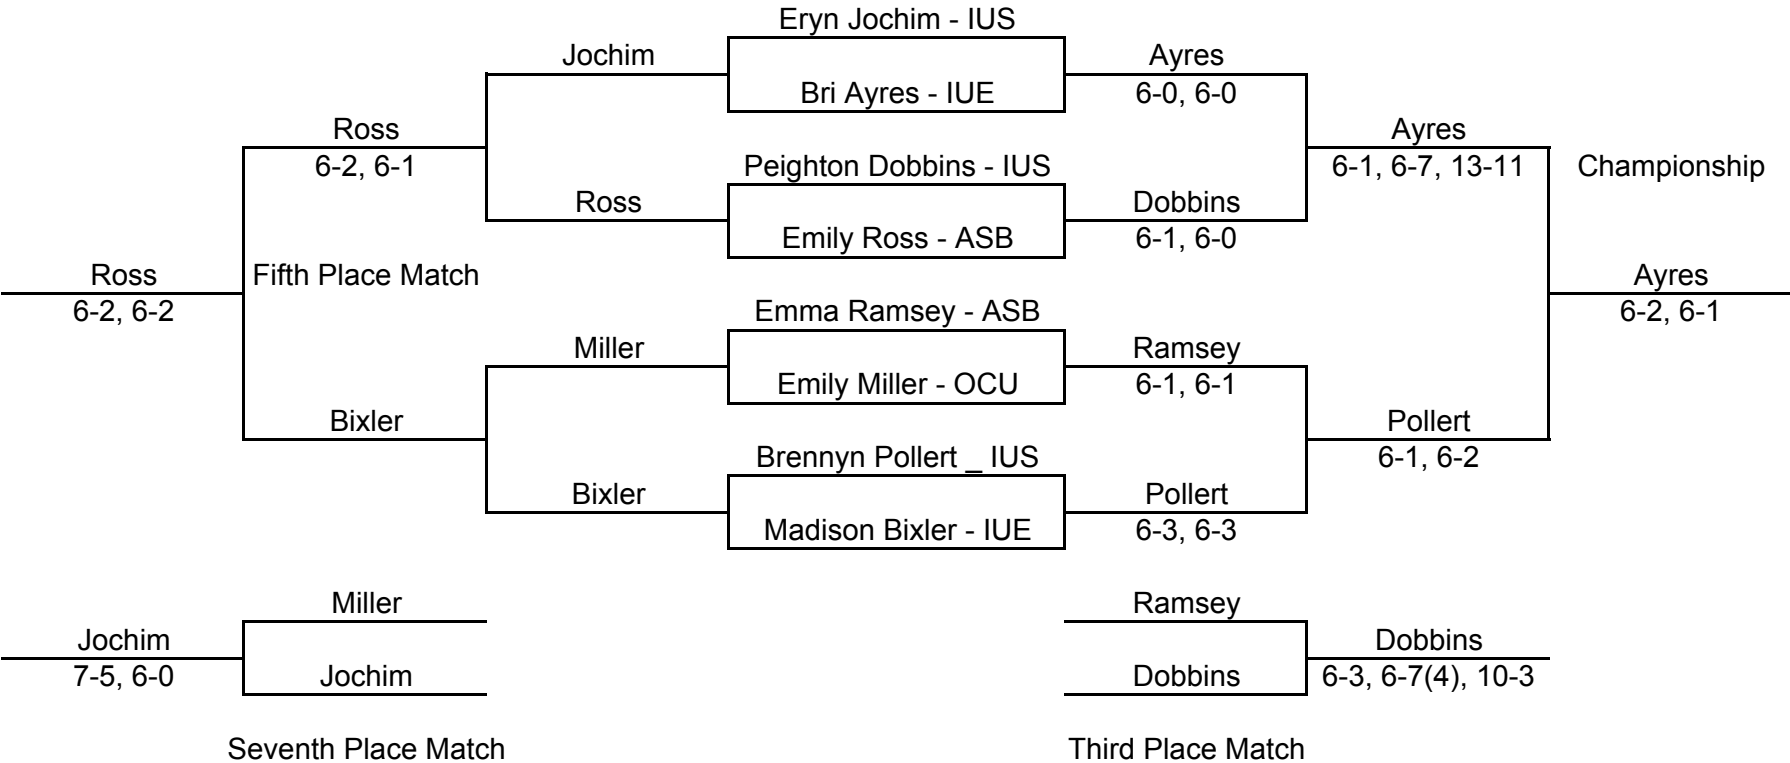

OHIO WOMEN

Order of Finish	Bri Ayres	IU EAST
	Brennyn Pollert	IU SOUTHEAST
	Peighton Dobbins	IU SOUTHEAST
	Emma Ramsey	ASBURY
	Emily Ross	ASBURY
	Madison Bixler	IU EAST
	Eryn Jochim	IU SOUTHEAST
	Emily Miller	OCU