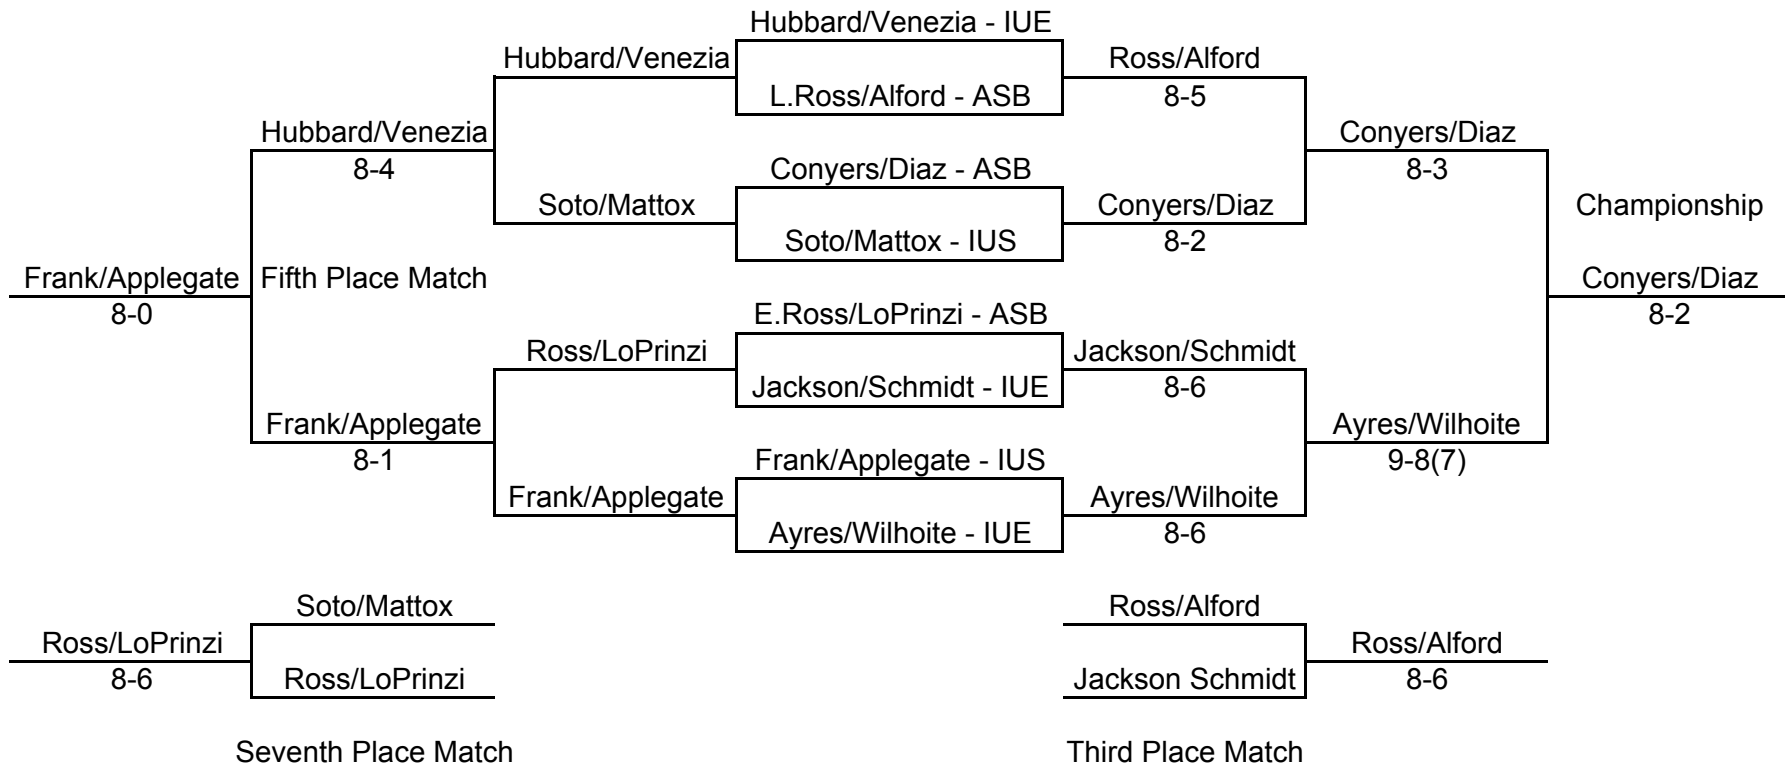

INDIANA WOMEN

Conyers/Diaz	ASBURY
Ayres/Wilhoite	IU EAST
Ross/Alford	ASBURY
Jackson/Schmidt	IU EAST
Frank/Applegate	IU SOUTHEAST
Hubbard/Venezia	IU EAST
Ross/LoPrinzi	ASBURY
Soto/Mattox	IU SOUTHEAST