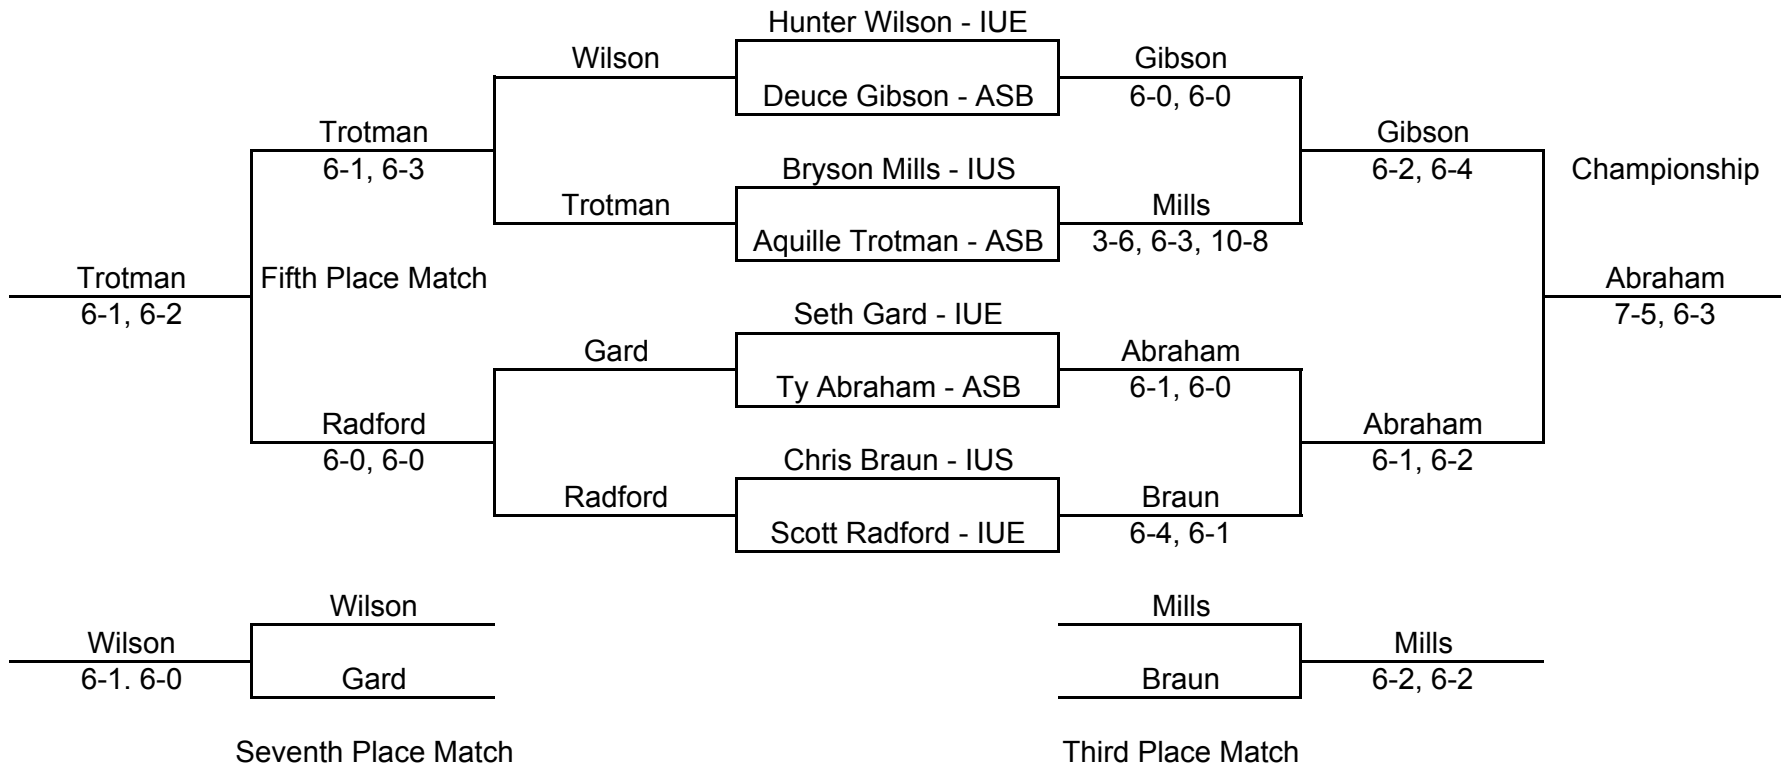

PENNSYLVANIA MEN

Order of Finish

Ty Abraham	ASBURY
Deuce Gibson	ASBURY
Bryson Mills	IU SOUTHEAST
Chris Braun	IU SOUTHEAST
Aquille Trotman	ASBURY
Scott Radford	IU EAST
Hunter Wilson	IU EAST
Seth Gard	IU EAST