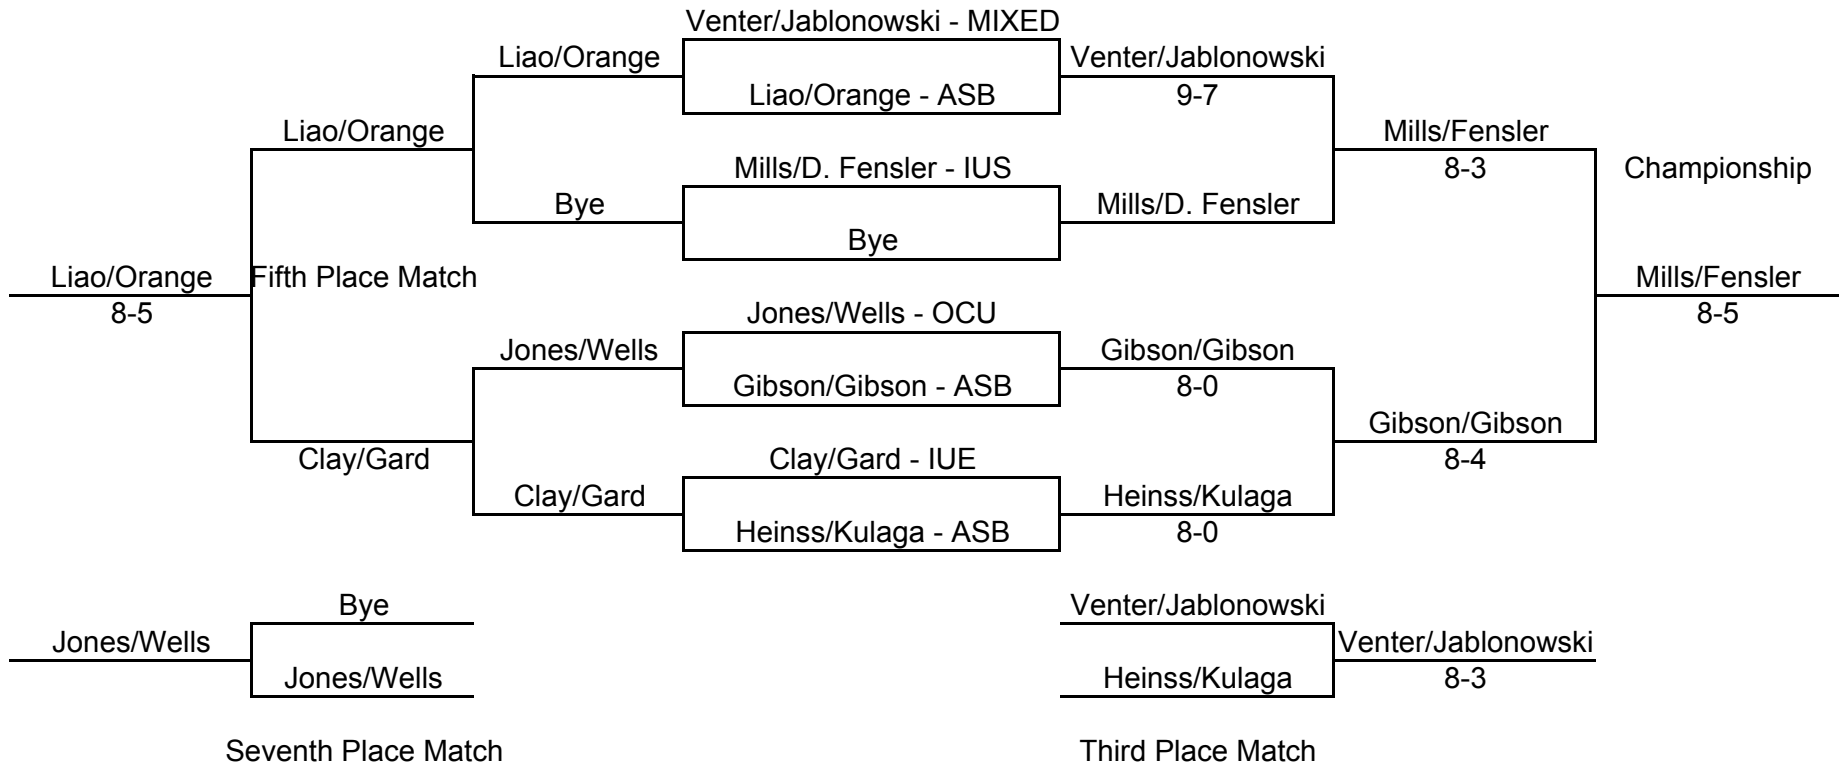

WEST VIRGINIA MEN

Order of Finish

Mills/D. Fensler
Gibson/Gibson
Venter/Jablonowski
Heins/Kulaga
Liao/Orange
Clay/Gard
Jones/Wells

IU Southeast
ASBURY
MIXED
ASBURY
ASBURY
IU East
OCU