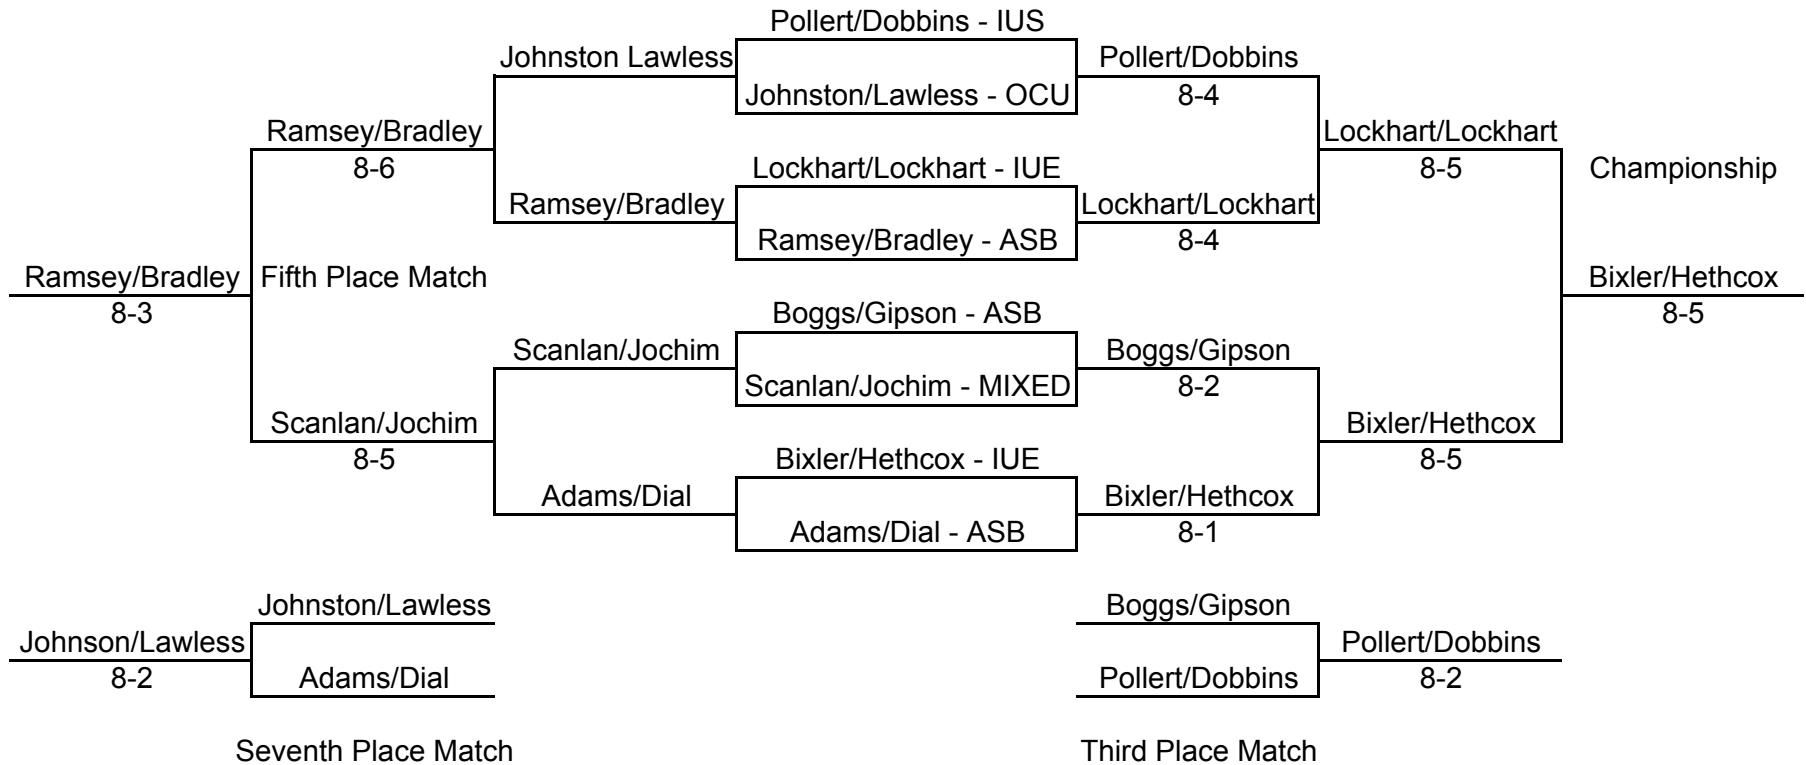

WEST VIRGINIA WOMEN

Order of Finish	Team	Region
1	Bixler/Hethcox	IU EAST
2	Lockhart/Lockhart	IU EAST
3	Pollert/Dobbins	IU SOUTHEAST
4	Boggs/Gipson	ASBURY
5	Ramsey/Bradley	ASBURY
6	Scanlan/Jochim	MIXED
7	Johnson/Lawless	OCU
8	Adams/Dial	ASBURY