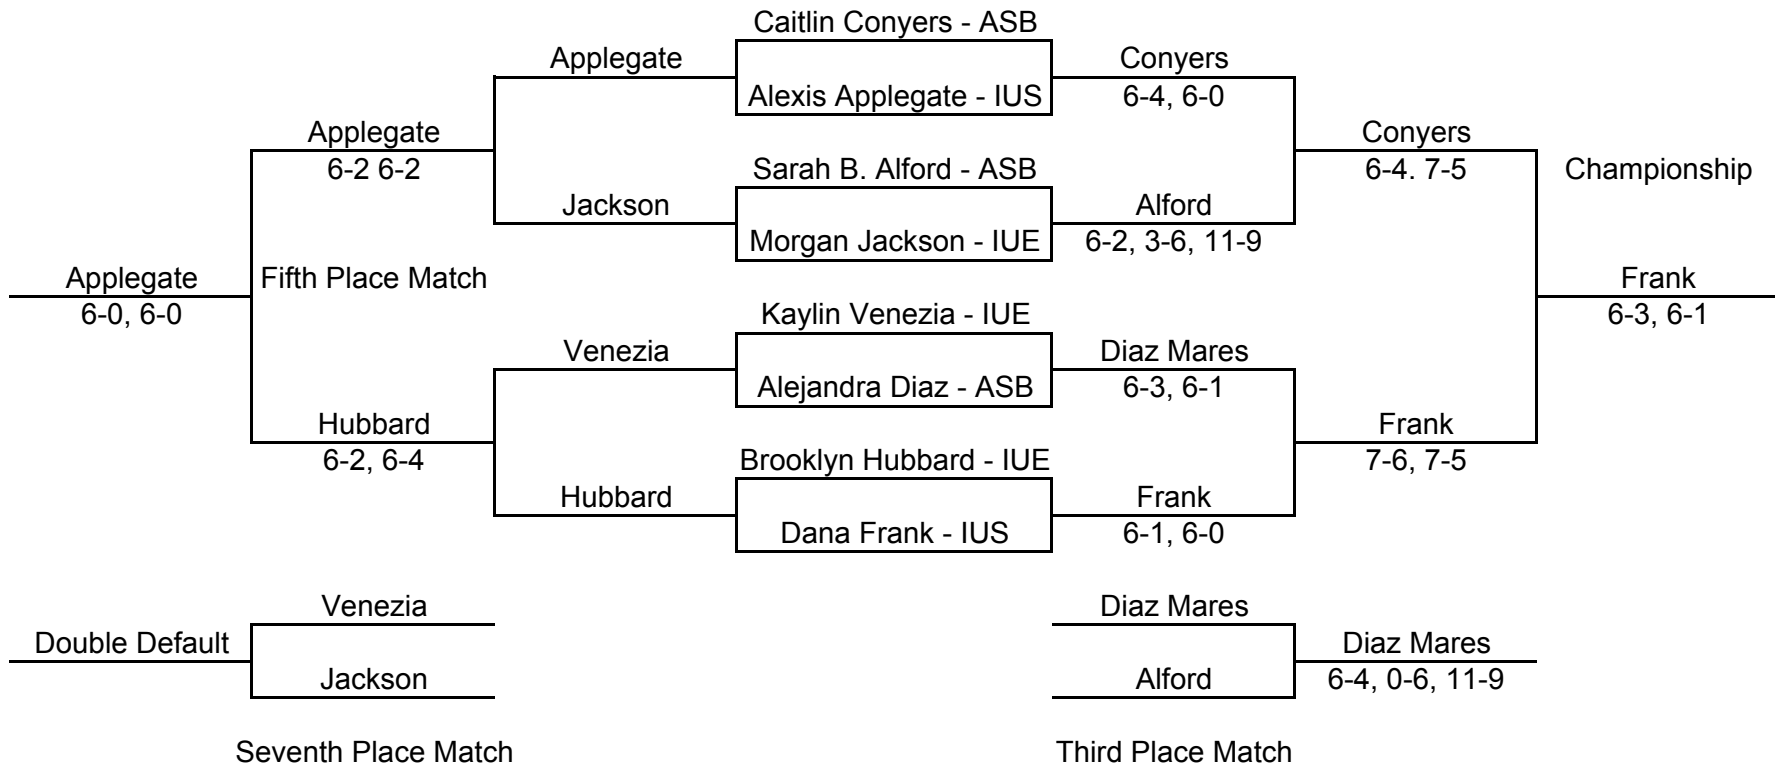

# OHIO MEN

Order of Finish	Player	Team
1	Daulton Fensler	IU SOUTHEAST
2	Shane Mustor	ASBURY
3	Seth Heinss	ASBURY
4	Ryan Jones	OCU
5	Sam Venter	IU SOUTHEAST
6	Austin Gick	IU East
7	Austin Clay	IU East
8	James Wells	OCU

# INDIANA MEN

Order of Finish	Team	Location
1	Abraham/Abraham	ASBURY
2	James/Braun	IU SOUTHEAST
3	Winchell/G. Fensler	IU SOUTHEAST
4	Trotman/Turnquest	ASBURY
5	Mustor/Tellez	ASBURY
6	Boyer/Radford	IU East
7	Shelley/Shiption	IU East
8	Gick/Wilson	IU East

# WEST VIRGINIA MEN

Order of Finish

Mills/D. Fensler  
 Gibson/Gibson  
 Venter/Jablonowski  
 Heins/Kulaga  
 Liao/Orange  
 Clay/Gard  
 Jones/Wells

IU Southeast  
 ASBURY  
 MIXED  
 ASBURY  
 ASBURY  
 IU East  
 OCU

# KENTUCKY WOMEN

Order of Finish	Dana Frank	IU SOUTHEAST
	Caitlin Conyers	ASBURY
	Alejandra Diaz	ASBURY
	Sarah Beth Alford	ASBURY
	Alexis Applegate	IU SOUTHEAST
	Brooklyn Hubbard	IU East