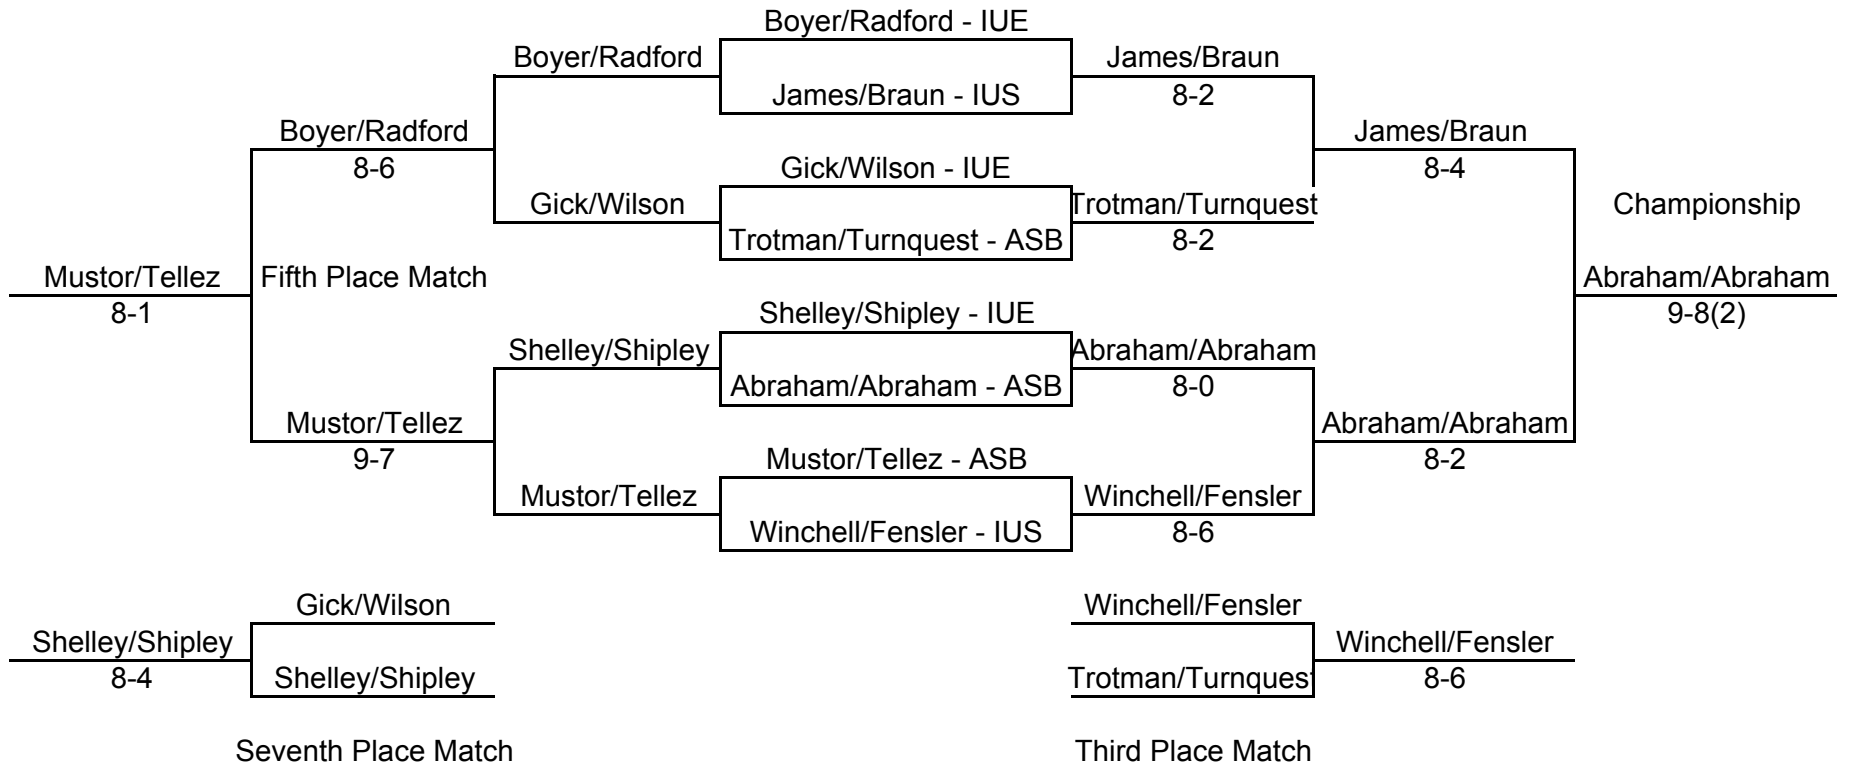

## Order of Finish

Ty Abraham	ASBURY
Deuce Gibson	ASBURY
Bryson Mills	IU SOUTHEAST
Chris Braun	IU SOUTHEAST
Aquille Trotman	ASBURY
Scott Radford	IU EAST
Hunter Wilson	IU EAST
Seth Gard	IU EAST

# OHIO MEN

Order of Finish	Player	Team
1	Daulton Fensler	IU SOUTHEAST
2	Shane Mustor	ASBURY
3	Seth Heinss	ASBURY
4	Ryan Jones	OCU
5	Sam Venter	IU SOUTHEAST
6	Austin Gick	IU East
7	Austin Clay	IU East
8	James Wells	OCU

# INDIANA MEN

Order of Finish	Team	Location
1	Abraham/Abraham	ASBURY
2	James/Braun	IU SOUTHEAST
3	Winchell/G. Fensler	IU SOUTHEAST
4	Trotman/Turnquest	ASBURY
5	Mustor/Tellez	ASBURY
6	Boyer/Radford	IU East
7	Shelley/Shiption	IU East
8	Gick/Wilson	IU East