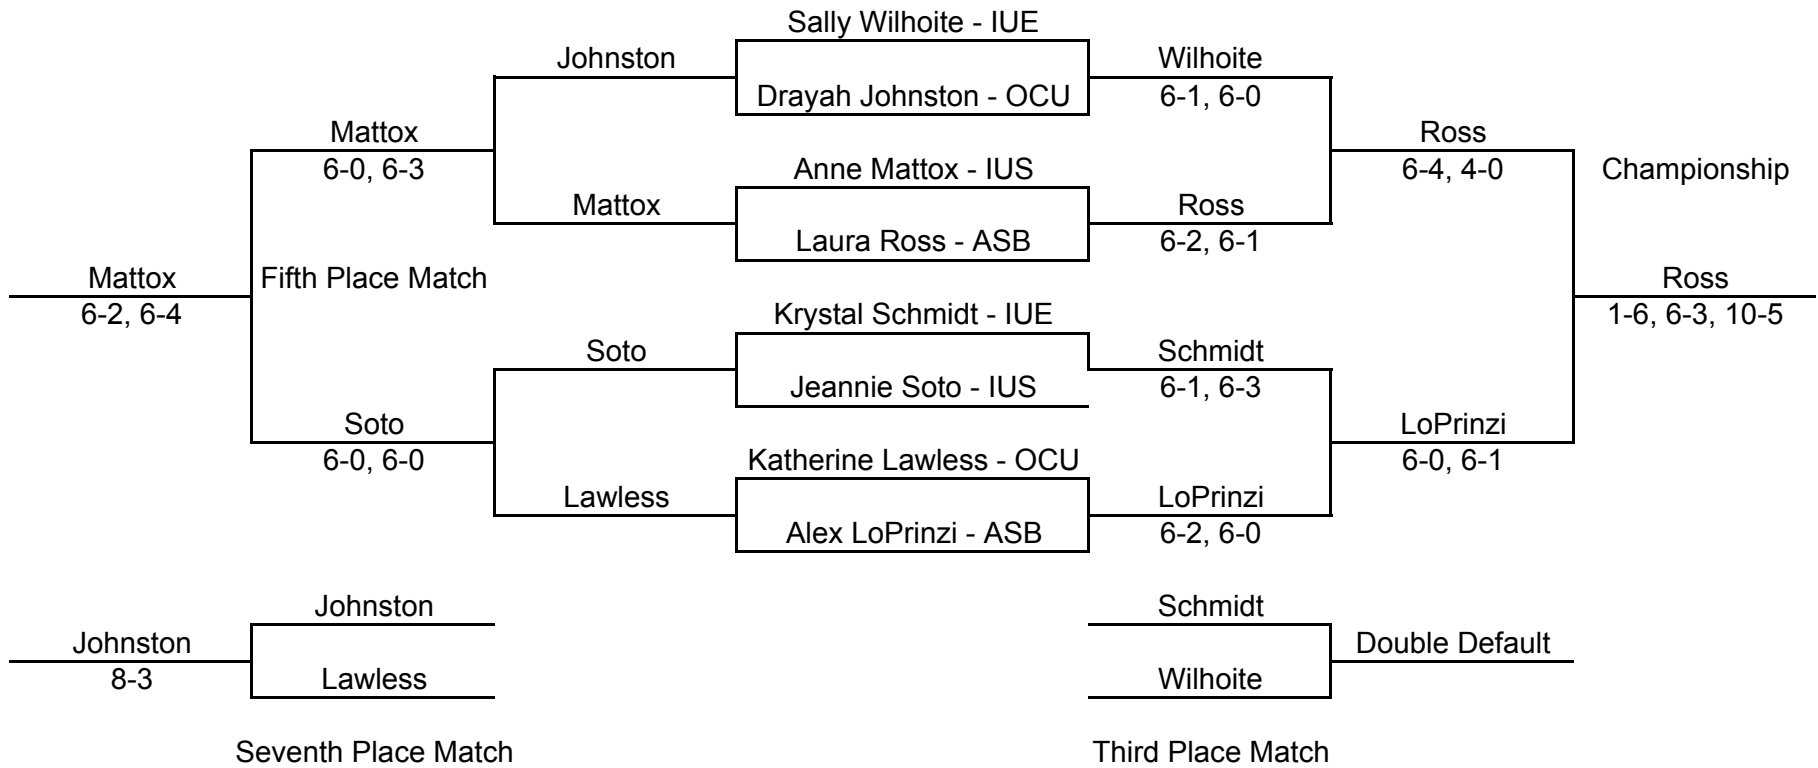

PENNSYLVANIA WOMEN

Order of Finish	Player	Team
1	Laura Ross	ASBURY
2	Alex LoPrinzi	ASBURY
3	Unknown	IU East
4	Unknown	IU East
5	Anne Mattox	IU Southeast
6	Jeannie Soto	IU Southeast
7	Drayah Johnston	OCU
8	Katherine Lawless	OCU