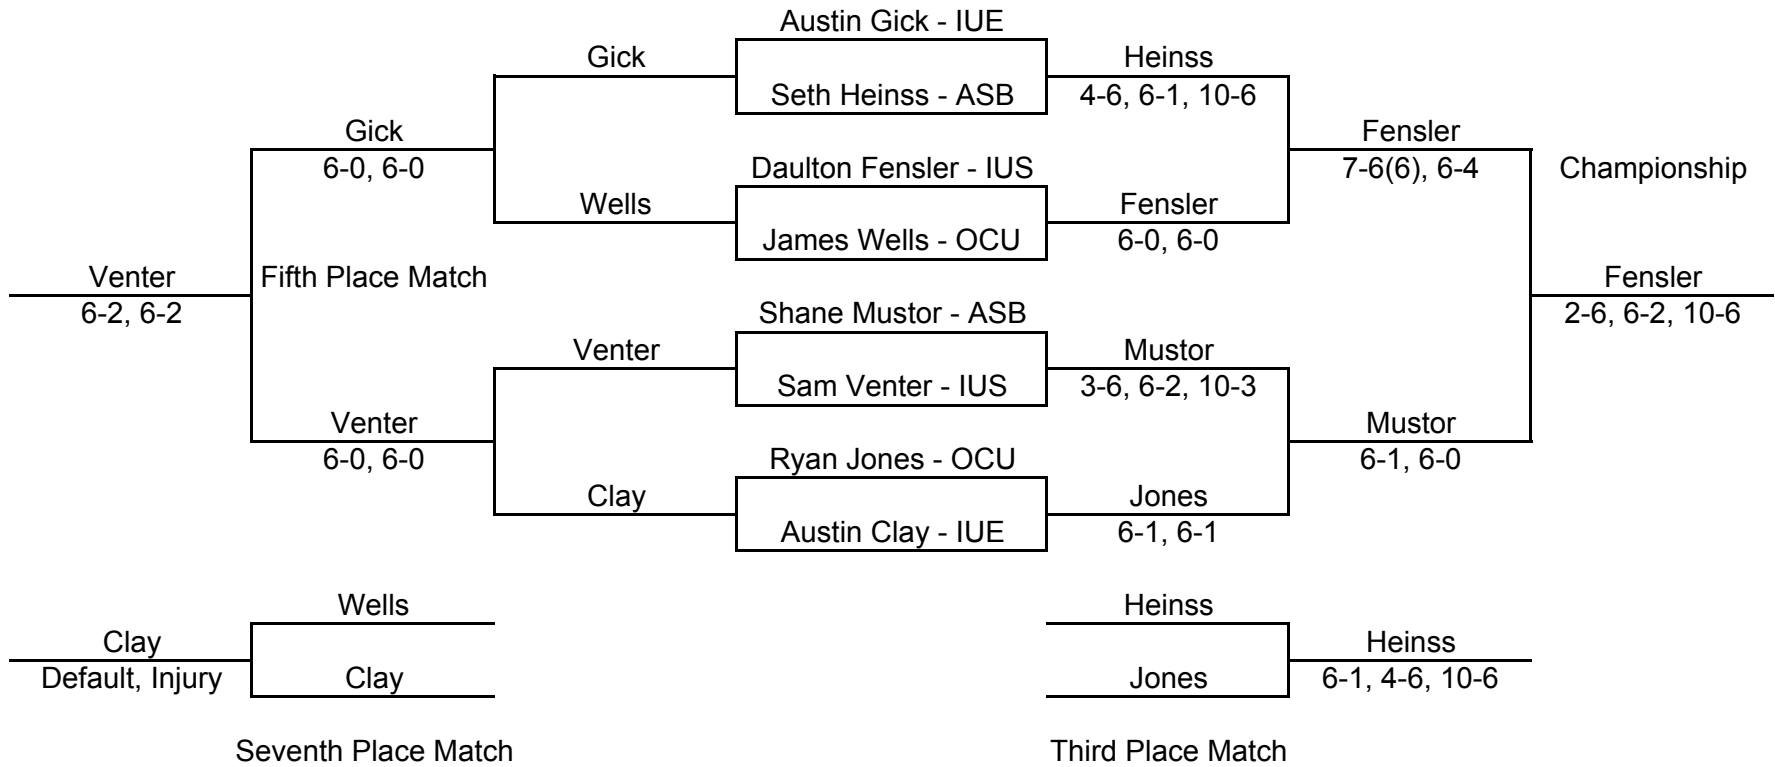

## Order of Finish

Ty Abraham	ASBURY
Deuce Gibson	ASBURY
Bryson Mills	IU SOUTHEAST
Chris Braun	IU SOUTHEAST
Aquille Trotman	ASBURY
Scott Radford	IU EAST
Hunter Wilson	IU EAST
Seth Gard	IU EAST

# OHIO MEN

Order of Finish	Player	Team
1	Daulton Fensler	IU SOUTHEAST
2	Shane Mustor	ASBURY
3	Seth Heinss	ASBURY
4	Ryan Jones	OCU
5	Sam Venter	IU SOUTHEAST
6	Austin Gick	IU East
7	Austin Clay	IU East
8	James Wells	OCU